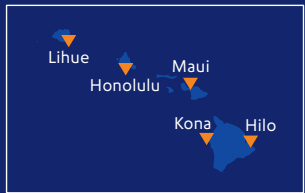

Cargo Service Map

Additional Interline Destinations

- ▼ Pago Pago, American Samoa (PPG)
- ▼ Papeete/Tahiti, French Polynesia (PPT)
- ▼ Seoul, Republic of Korea (ICN)
- ▼ Sydney, Australia (SYD)
- ▼ Tokyo, Japan (HND)

Legend

- Service provided by Southwest Cargo[®]
- Service available via complimentary road feeder service
- ▼ Service provided by WestJet[®] or Hawaiian Airlines[®]

Cargo service to/from MEX is scheduled to begin in July 2018. Cargo service to/from CUN, PVR, SJD, PUJ, and MBI is scheduled to begin in August 2018. All shipments to Canada are handled by WestJet Airlines Cargo once transferred in LAS Vegas (LAS) or Orlando (MCO). All shipments to Hawaiian Airlines destinations are handled by Hawaiian Airlines once transferred in Las Vegas (LAS), Phoenix (PHX), or Seattle (SEA). Southwest Cargo service is not currently available in all Southwest[®] cities.