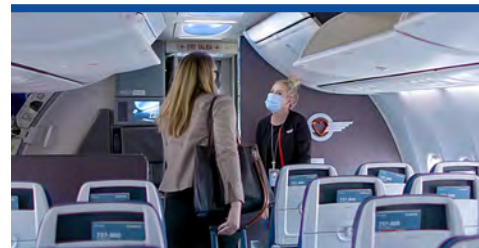

24 hours prior

-  **Check-in** for your flight.
-  **If traveling internationally**, make sure to bring any completed COVID-19 travel forms and other documents required by the country you are visiting.
-  **Download** the Southwest® **app** to help **limit contact**: get a mobile boarding pass, make changes to your flight, and check flight status.
-  **Face coverings required** for everyone ages 2 and up.
-  Plan to **arrive** at the airport **early** as TSA waits are longer.
-  **Agree to our health declaration** when you check in.

At the airport

-  **Face coverings required** for everyone ages 2 and up.
-  You'll see signs and floor markers to help you keep your distance.
-  When you need to show ID, hold it up rather than handing it to the agent.
-  **Plexiglas®** barriers are at the gate areas and ticket counters. *(Completed early May).*
-  We are now **boarding in groups of 10**. Please stay seated until called.
-  **Hand sanitizer** is **available** throughout the airport.

Inflight

-  **Middle seats open** through at least October 31.
-  Stringent cleaning, including the use of **electrostatic disinfectants** and **antimicrobial sprayers**, are used **onboard**.
-  We **deep clean** each plane for nearly **6-7 hours** every night. *(Began March 4).*
-  **HEPA filters** remove 99.97% of airborne particles.¹ A **full exchange of fresh, outdoor air** occurs **every 2-3 minutes** while inflight.
-  **Wipes** are **available**.
-  **Face coverings required for everyone ages 2 and up**. We will provide a mask if you don't have one.
-  We are serving water and a snack mix on flights over 250 miles, when available. Straws are available on request. *(Began May 22).*
-  Once the plane has landed, **stay in your seat** until it is your row's turn to deplane to **avoid crowding the aisles**.